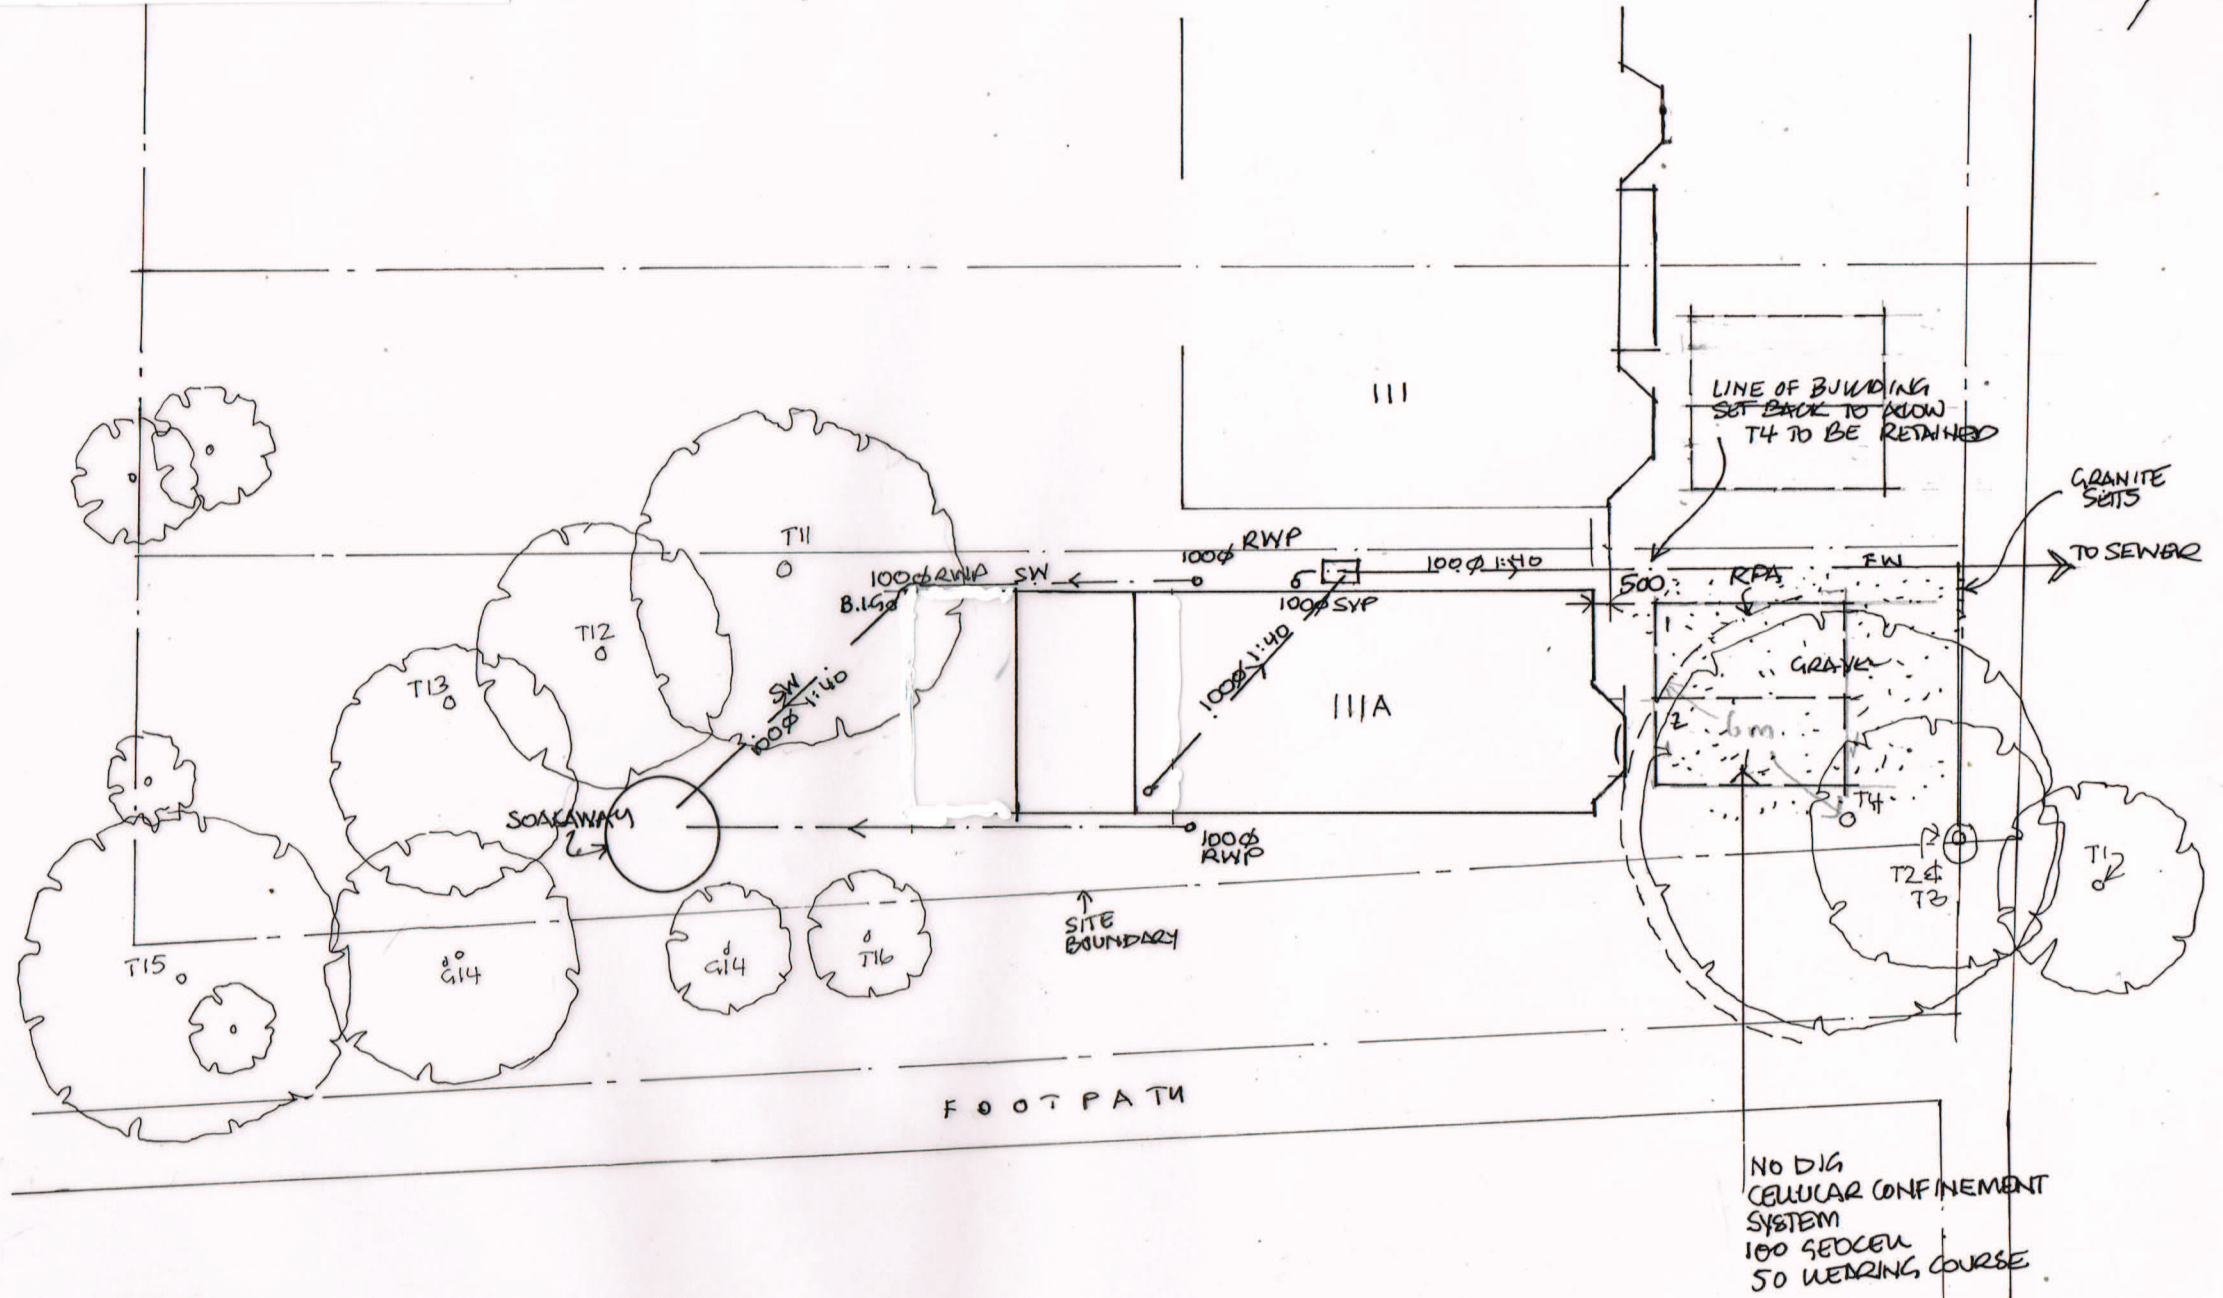

SCALE 1:200

Page 67

Drg. No:
D572/06
A

Scale @ A3:
1:200
Date:
August 2014

Project:
111 Coombe Lane Raynes Park
London SW20 0QY
Title:
Site Plan

Notes: We draw your attention to the fact that these drawings are copyright and it is in breach of that copyright for them to be used in whole or in part in any way without permission. Do not scale. If in doubt ask.

This page is intentionally left blank